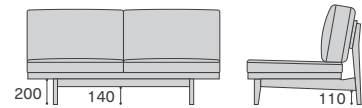

オットマン 8060 W800 D600 H380

PRSO-OT8060-WN/HO/RO/BC

RANK	WN	HO RO BC	替え カバー
8	¥209,000	¥192,500	¥91,300
7	¥192,500	¥176,000	¥74,800
6	¥176,000	¥159,500	¥58,300
5	¥165,000	¥148,500	¥47,300
4	¥159,500	¥143,000	¥41,800
3	¥154,000	¥137,500	¥36,300
2	¥148,500	¥132,000	¥30,800
1	¥143,000	¥126,500	¥25,300

フレーム: 無垢材(一部ソリッドサーフェス)/ オイル仕上げ
床板: 木枠・ウェービングテープ
クッション部(背): フェザー・ポリエステル綿
クッション部(座): ウレタンフォーム
張地: 本革・ファブリック / カバーリングタイプ
ソファ下: 140mm