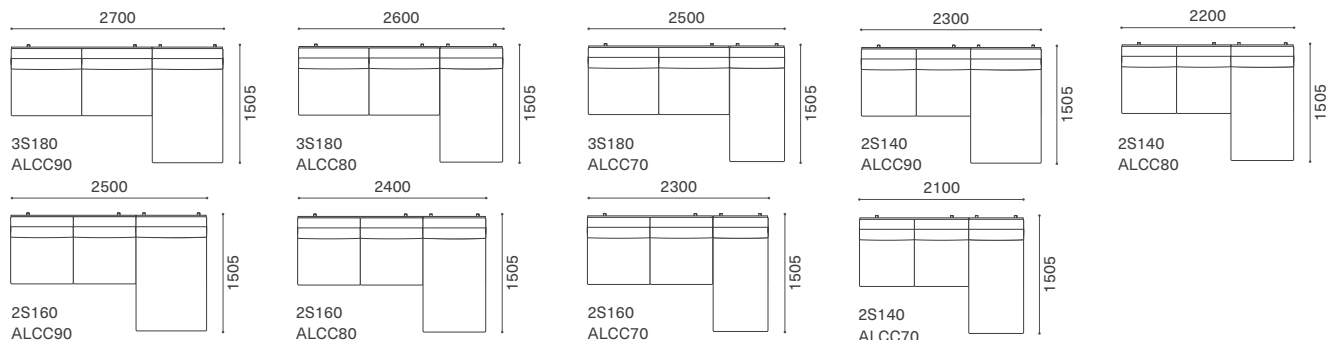

PORO SOFA

ポロ ソファ

Year of Production 2016-

Designer : MASTERWAL

オットマン 9060 W900 D600 H380

PRSO-OT9060-WN/HO/RO/BC

RANK	WN	HO RO BC	替え カバー
8	¥214,500	¥198,000	¥93,500
7	¥198,000	¥181,500	¥77,000
6	¥181,500	¥165,000	¥60,500
5	¥170,500	¥154,000	¥49,500
4	¥165,000	¥148,500	¥44,000
3	¥159,500	¥143,000	¥38,500
2	¥154,000	¥137,500	¥33,000
1	¥148,500	¥132,000	¥27,500

オットマン 8060 W800 D600 H380

PRSO-OT8060-WN/HO/RO/BC

RANK	WN	HO RO BC	替え カバー
8	¥209,000	¥192,500	¥91,300
7	¥192,500	¥176,000	¥74,800
6	¥176,000	¥159,500	¥58,300
5	¥165,000	¥148,500	¥47,300
4	¥159,500	¥143,000	¥41,800
3	¥154,000	¥137,500	¥36,300
2	¥148,500	¥132,000	¥30,800
1	¥143,000	¥126,500	¥25,300

フレーム: 無垢材(一部ソリッドサーフェス)/ オイル仕上げ
床板: 木枠・ウェービングテープ
クッション部(背): フェザー・ポリエステル綿
クッション部(座): ウレタンフォーム
張地: 本革・ファブリック / カバーリングタイプ
ソファ下: 140mm

オットマン 7060 W700 D600 H380

PRSO-OT7060-WN/HO/RO/BC

RANK	WN	HO RO BC	替え カバー
8	¥203,500	¥187,000	¥89,100
7	¥187,000	¥170,500	¥72,600
6	¥170,500	¥154,000	¥56,100
5	¥159,500	¥143,000	¥45,100
4	¥154,000	¥137,500	¥39,600
3	¥148,500	¥132,000	¥34,100
2	¥143,000	¥126,500	¥28,600
1	¥137,500	¥121,000	¥23,100

ウレタン塗装 クリア OPB

ソファ +¥33,000 RO +¥33,000

オットマン +¥11,000 RO +¥11,000